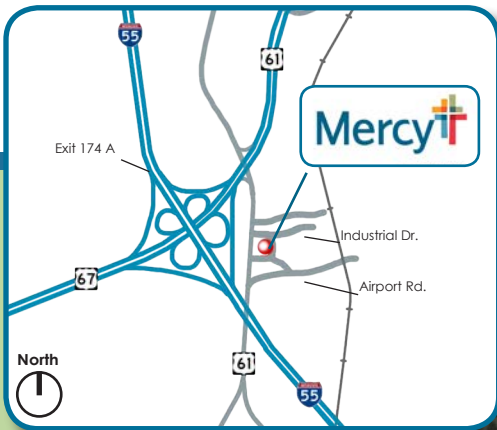

Mercy Jefferson Hospital

1400 US. Highway 61 South | Festus MO 63028 | (636) 933-1000

www.mercy.net

 We love your health!
No smoking or tobacco use
on this campus.